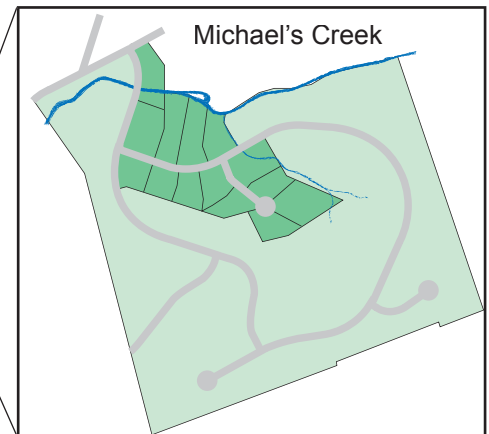

Call Empire today to schedule your personal showing

800-622-9590

Open Every Day

EmpireNewHomes.com

One Empire Plaza, Stroudsburg, PA 18360

EMPIRE
Real Estate & Development