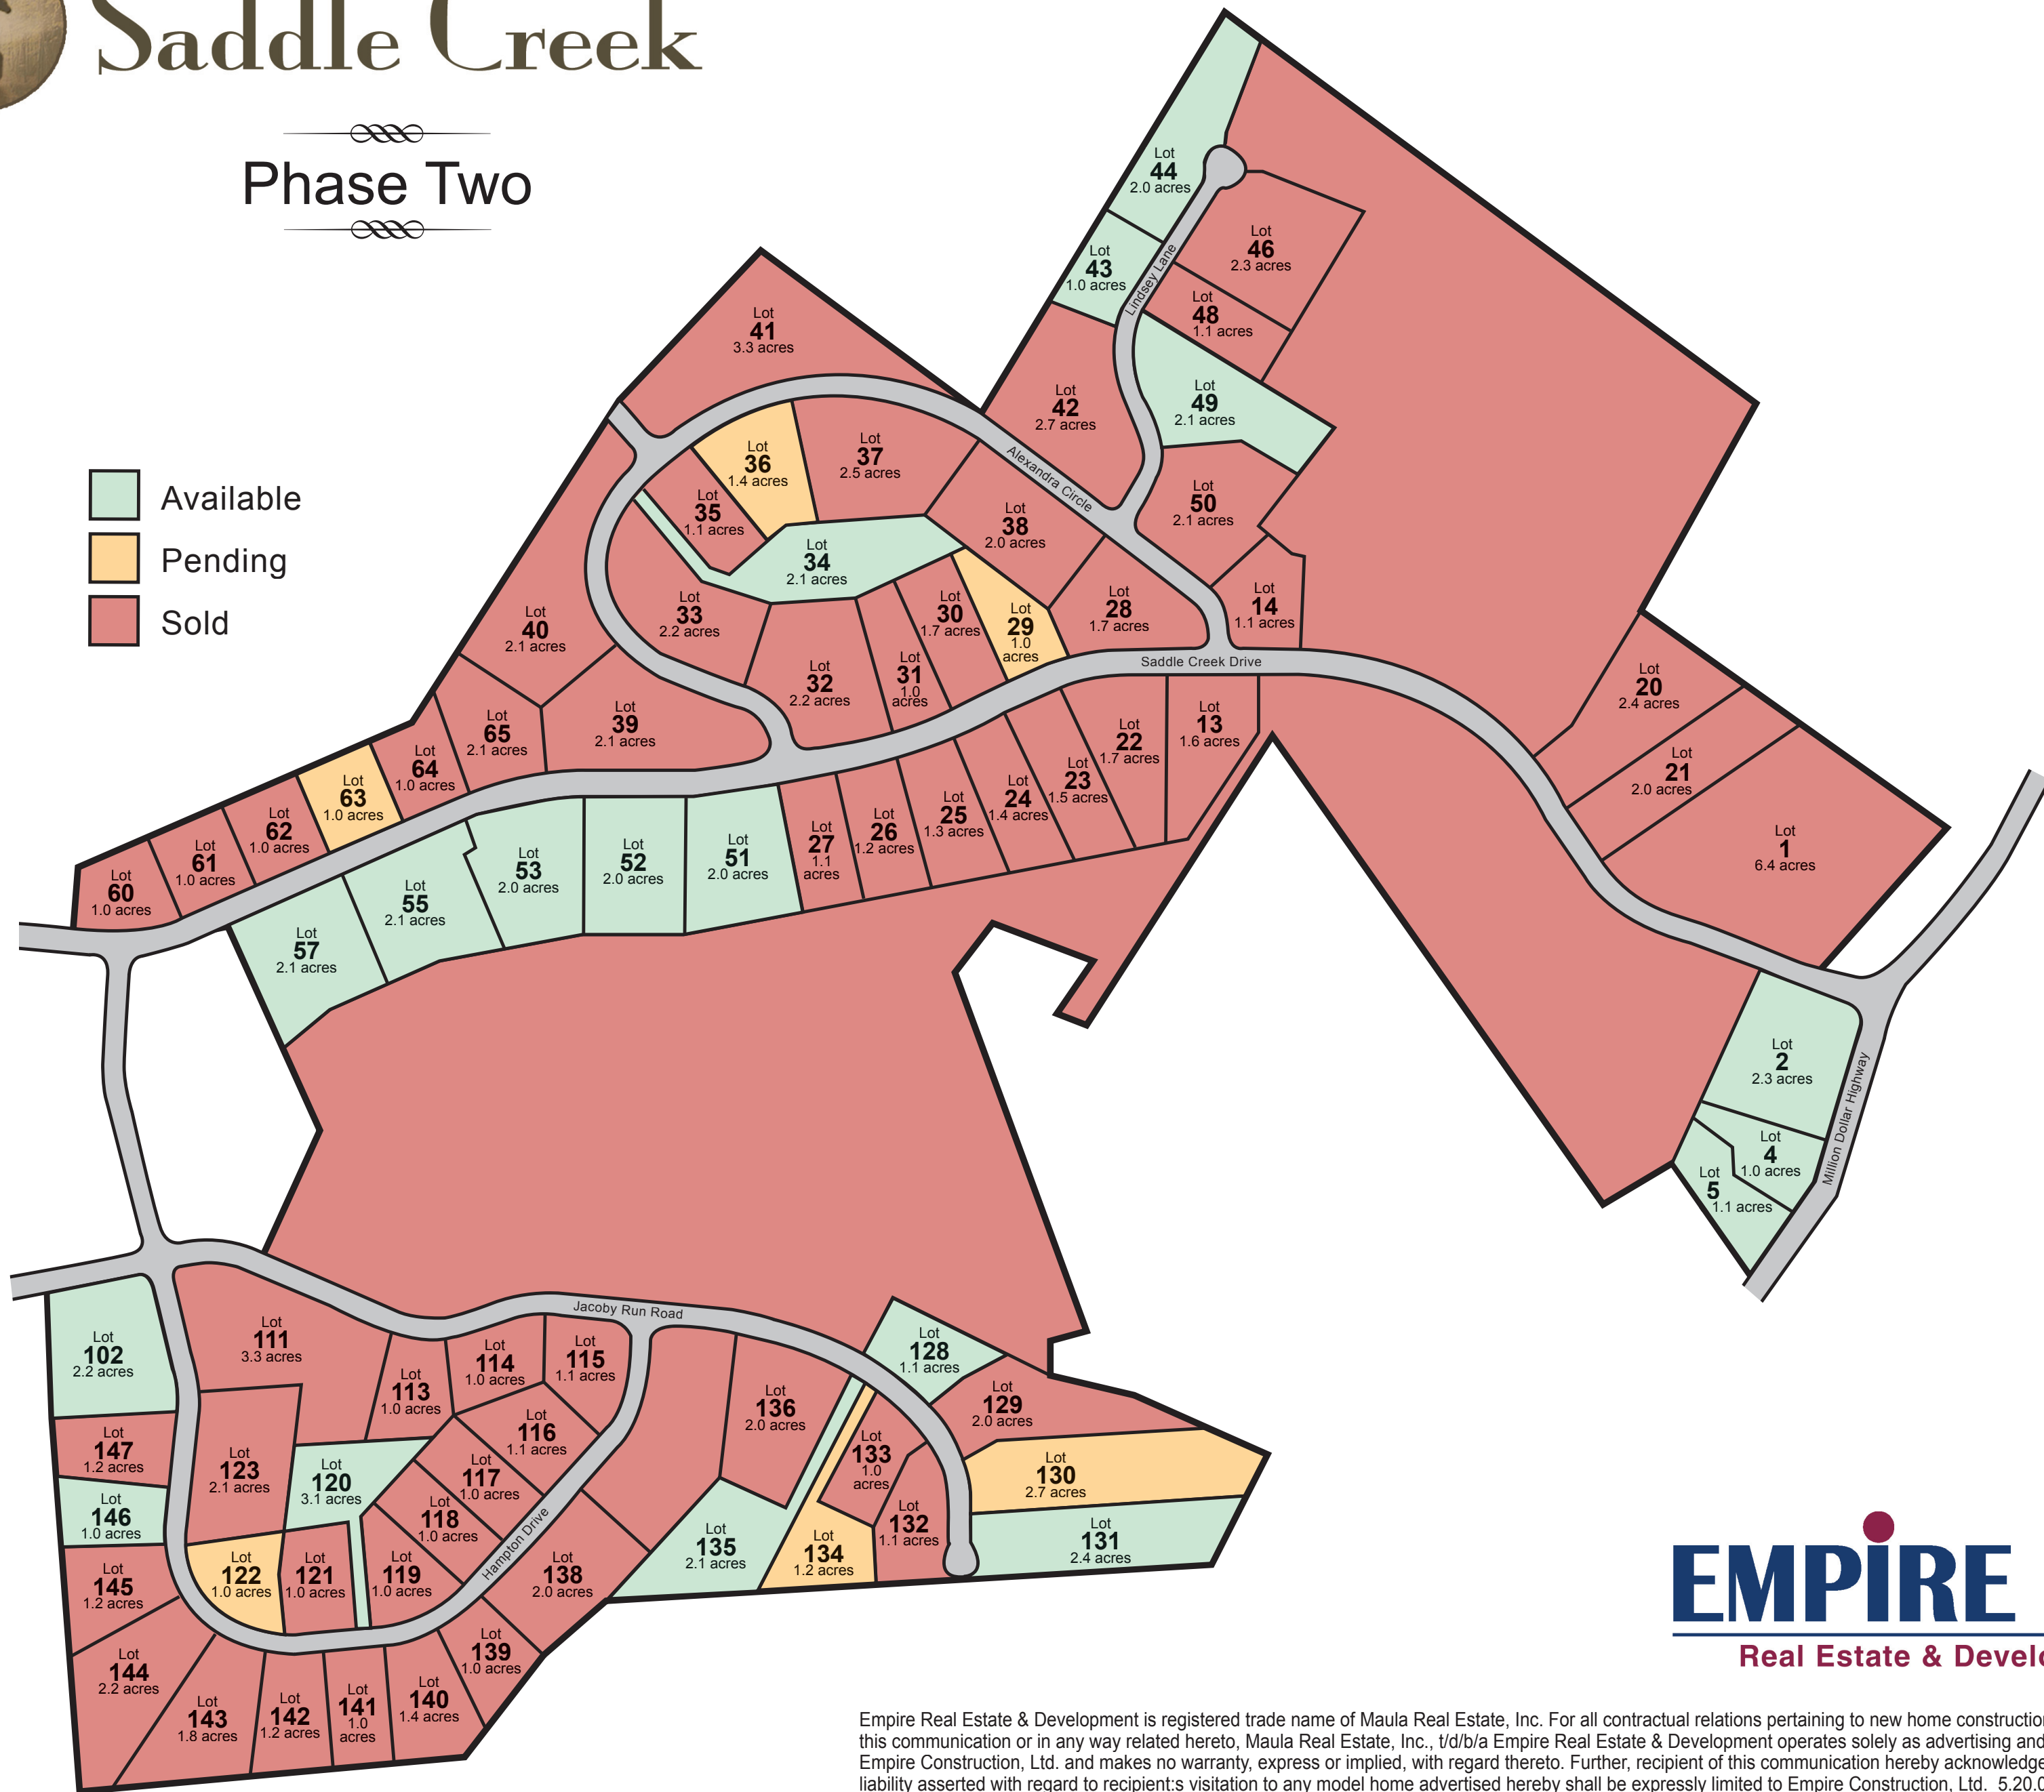

Saddle Creek

Phase Two

- Available
- Pending
- Sold

Empire Real Estate & Development is registered trade name of Maula Real Estate, Inc. For all contractual relations pertaining to new home construction arising out of this communication or in any way related hereto, Maula Real Estate, Inc., t/d/b/a Empire Real Estate & Development operates solely as advertising and sales agent for Empire Construction, Ltd. and makes no warranty, express or implied, with regard thereto. Further, recipient of this communication hereby acknowledges any premises liability asserted with regard to recipient's visitation to any model home advertised hereby shall be expressly limited to Empire Construction, Ltd. 5.20.08